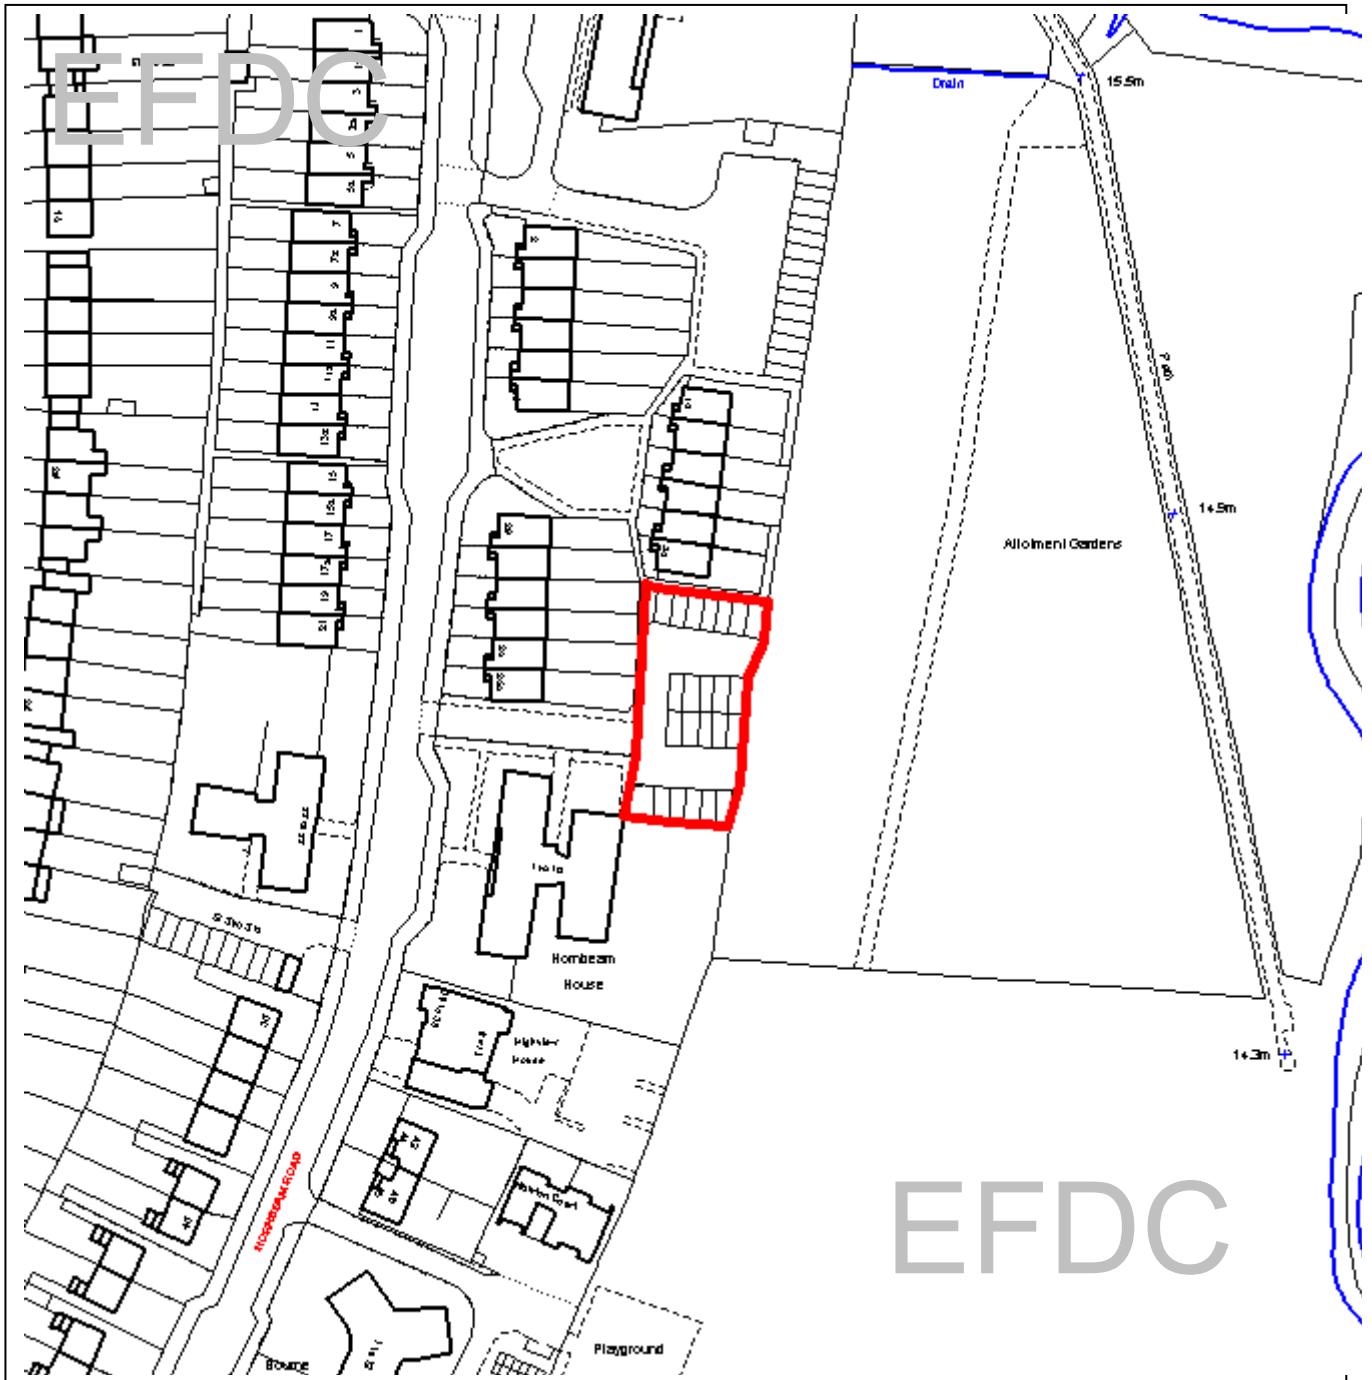

Epping Forest District Council

Agenda Item Number

Unauthorised reproduction infringes
 Crown Copyright and may lead to
 prosecution or civil proceedings.

Contains Ordnance Survey Data. ©
 Crown Copyright 2013 EFDC License No:
 100018534

Contains Royal Mail Data. © Royal Mail
 Copyright & Database Right 2013

Application Number:	EPF/0234/16
Site Name:	Land and garages to the rear of 30-34a Hornbeam Road (adj Hornbeam House), Hornbeam Road, Buckhurst Hill, IG9 6JT
Scale of Plot:	1/1250